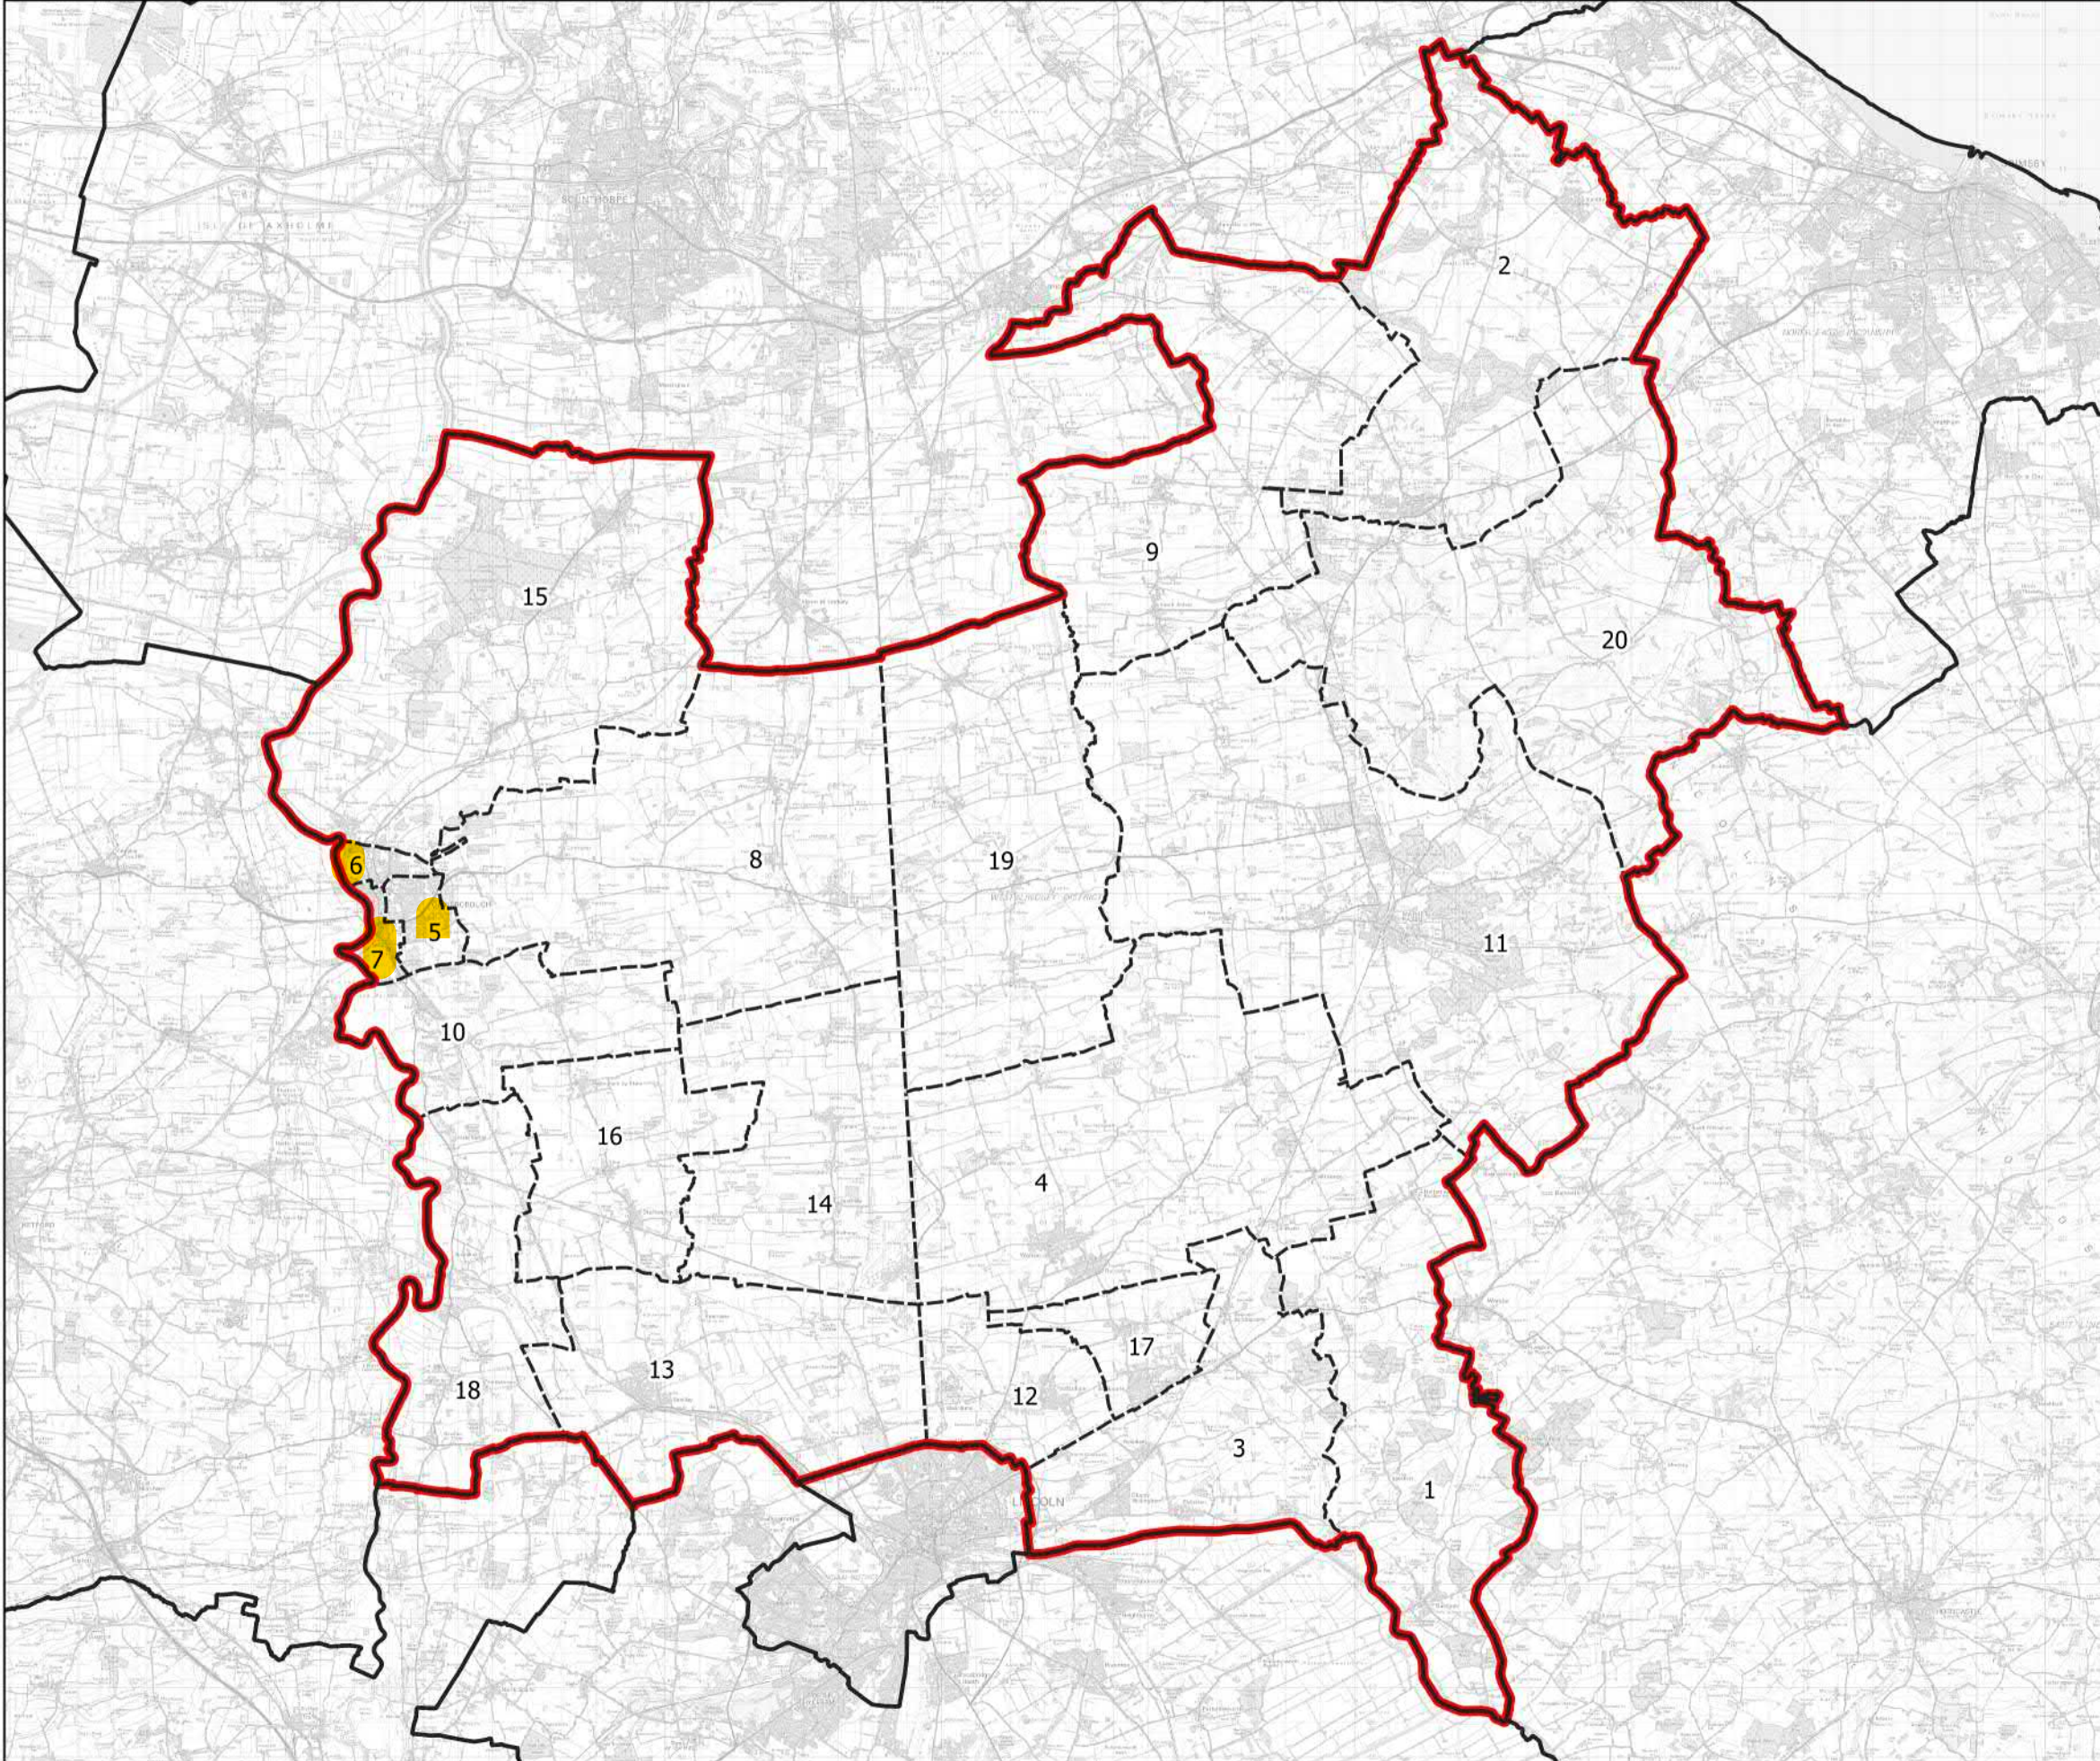

Boundary Commission for England - Initial Proposals for the East Midlands Region

Gainsborough County Constituency - Electorate 74,750

Wards:

- 1 Bardney
- 2 Caistor and Yarborough
- 3 Cherry Willingham
- 4 Dunholme and Welton
- 5 Gainsborough East
- 6 Gainsborough North
- 7 Gainsborough South-West
- 8 Hemswell
- 9 Kelsey Wold
- 10 Lea
- 11 Market Rasen
- 12 Nettleham
- 13 Saxilby
- 14 Scampton
- 15 Scotter and Blyton
- 16 Stow
- 17 Sudbrooke
- 18 Torksey
- 19 Waddingham and Spital
- 20 Wold View

Constituency  
 Local Authorities  
 Wards

0 2 4 km

© Crown copyright and database rights 2021 OS 100018289. You are permitted to use this data solely to enable you to respond to, or interact with, the organisation that provided you with the data. You are not permitted to copy, sub-license, distribute or sell any of this data to third parties in any form. Third party rights to enforce the terms of this licence shall be reserved to OS.