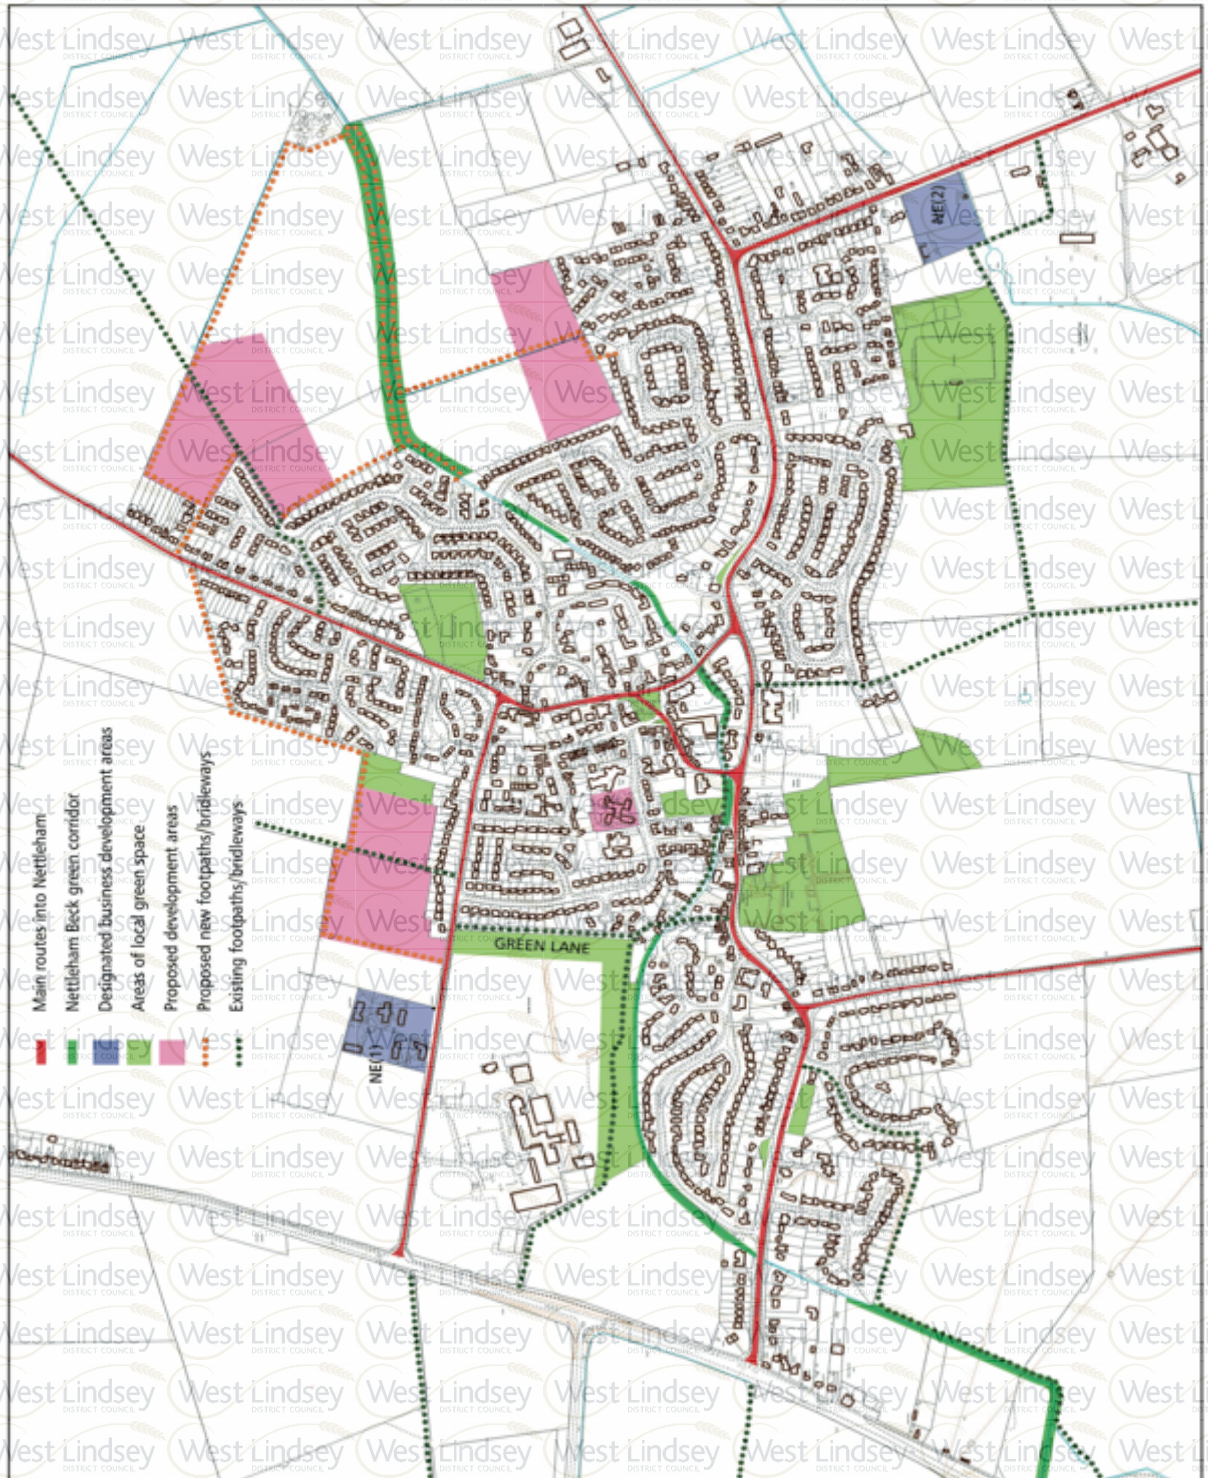

# APPENDIX B Proposal Maps

## Settlement Area

## Green Wedge Designated Area

The green area between Nettleham and Lincoln is designated as green wedge under policy E 1.