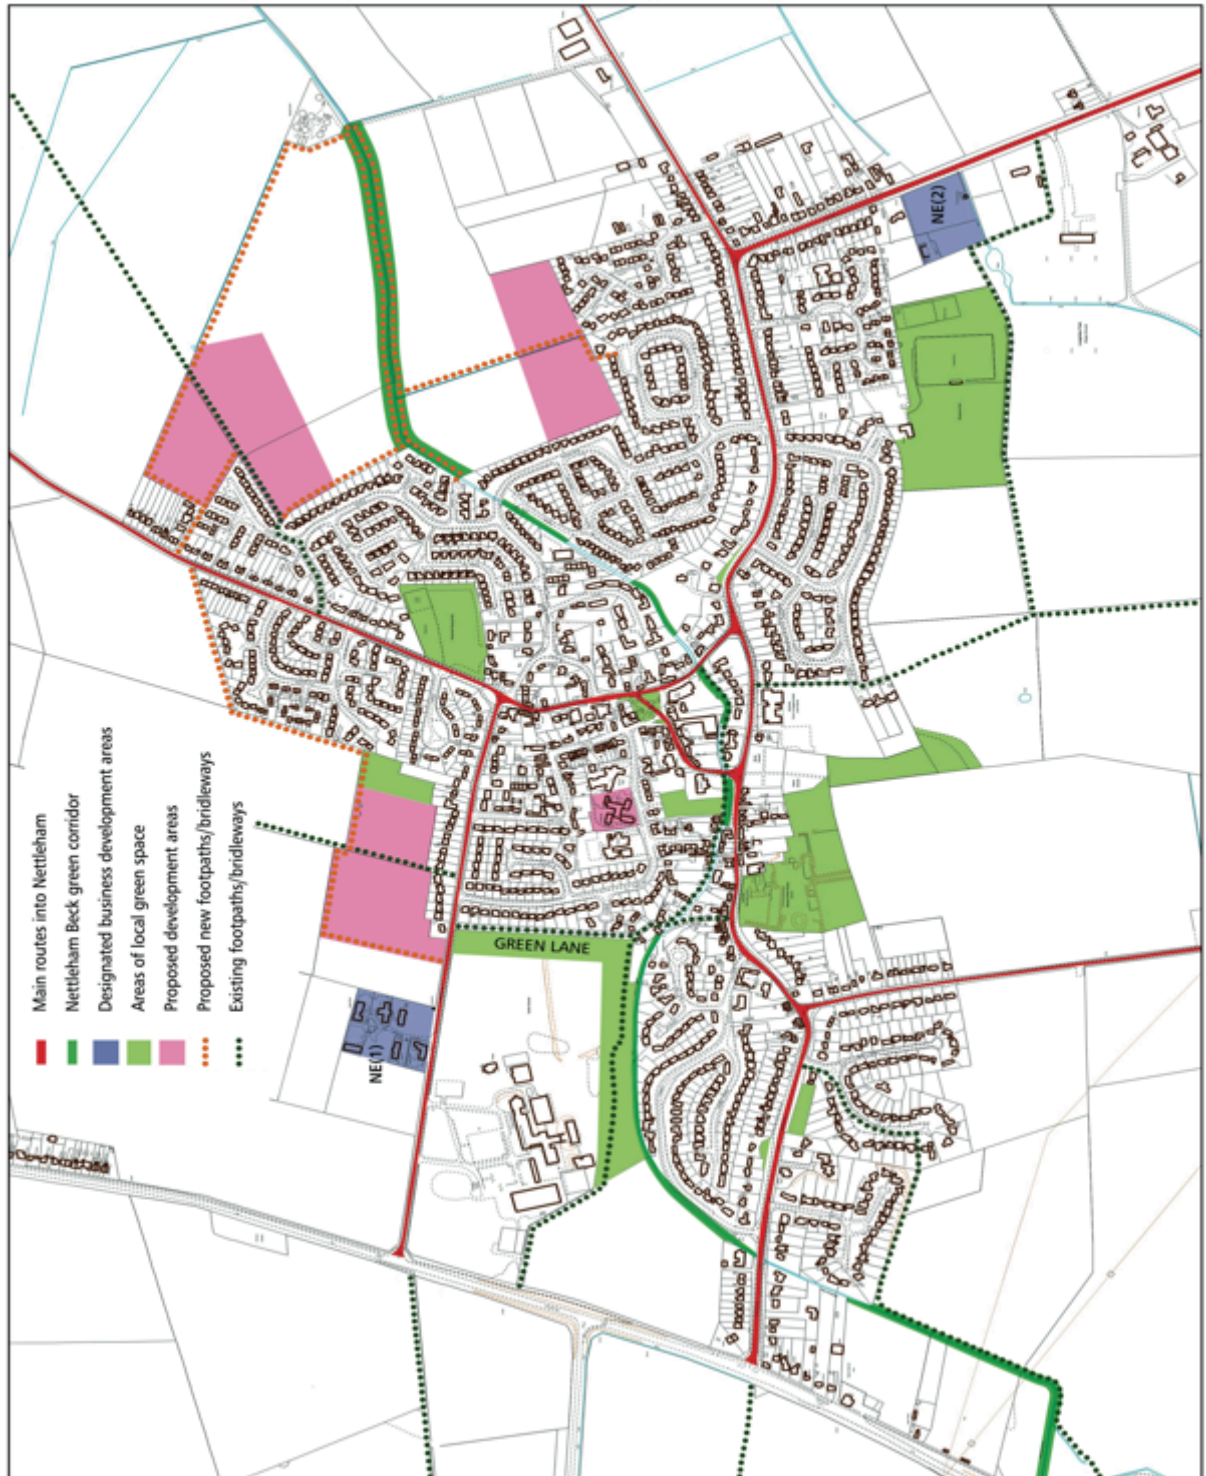

APPENDIX B Proposal Maps

Settlement Area

Green Wedge Designated Area

The green area between Nettleham and Lincoln is designated as green wedge under policy E 1.